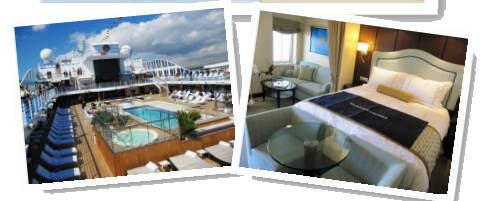

Travel Concepts

www.trvlconcepts.com | www.womenwithwings.ca

For information & booking please contact Ellie Hender at Ellie@trvlconcepts.com
Or (604) 926-8511